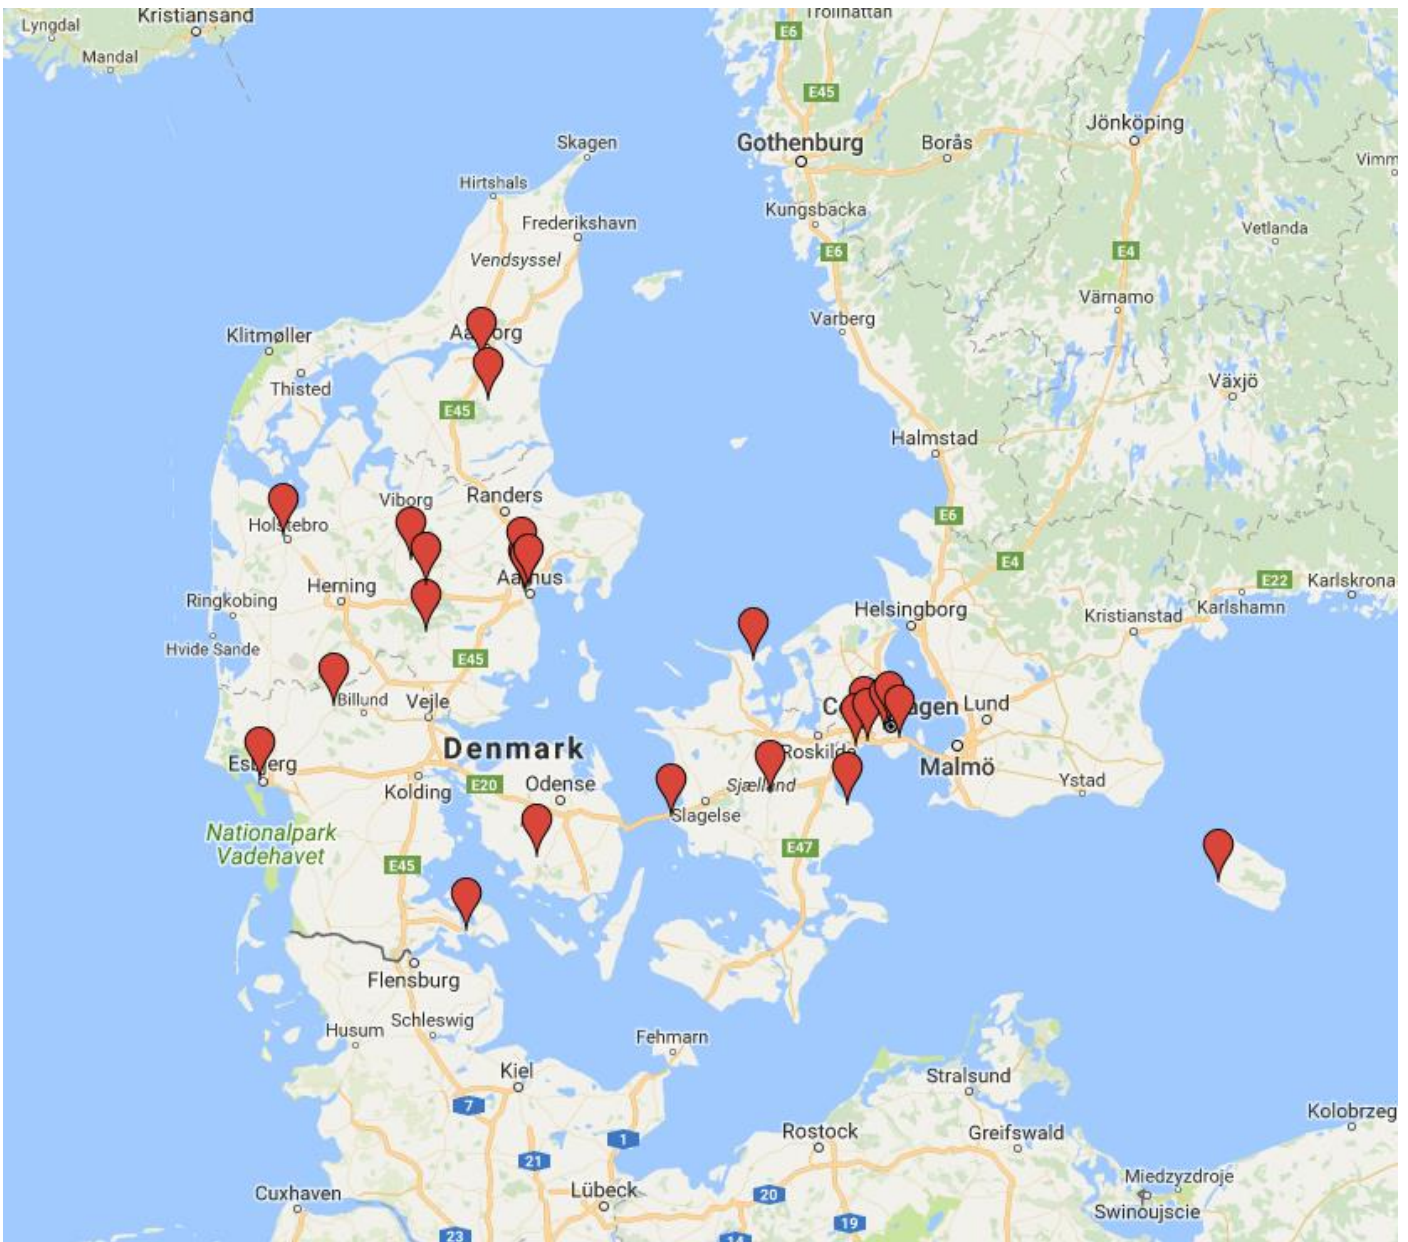

# SHED i MALMÖ

## SWEDEN'S ONLY SHED

<https://shedimalmo.wordpress.com/>

Established in Malmö, Sweden by expatriate Australian Will English (in black sweater) and friends. Photo taken by Barry Golding, 14 September 2015